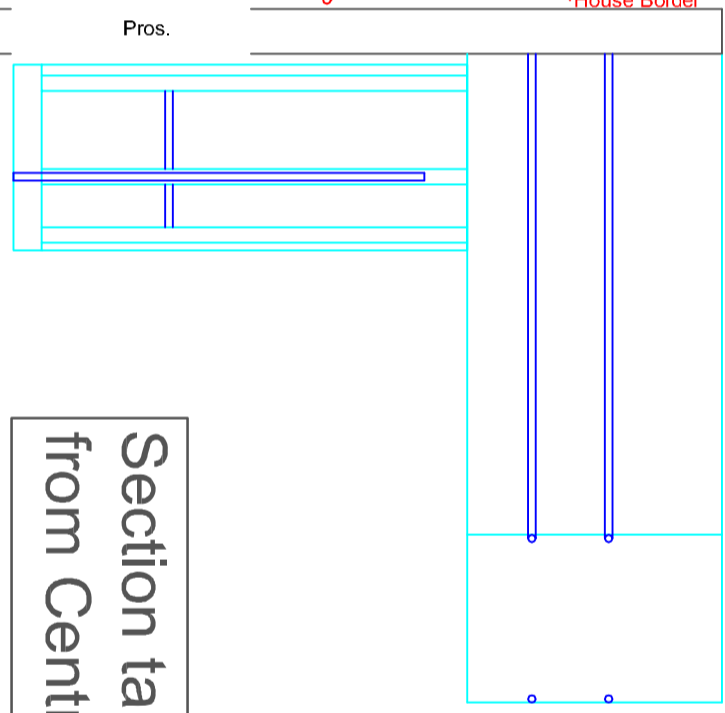

- Tab Track Blacks Chains
- 25mm Bar Cyc Chains
- LX 3 Winch
- Swivel Legs Fixed
- Swivel Legs Fixed
- LX 2 Winch
- Fixed Bar
- Winch Bar
- Swivel Legs Fixed
- Border Winch
- Tab Track Blacks Chains
- Swivel Legs Fixed
- LX 1 Winch
- House Tabs Fixed

Section taken from Centre Line

<b>BACKSTAGE THEATRE, SECTION</b>		
Venue:	BACKSTAGE	
Date:	17/02/07	
Drawn By:	Mark Galione	
Version:	A3/003	
Scale:	1:50	